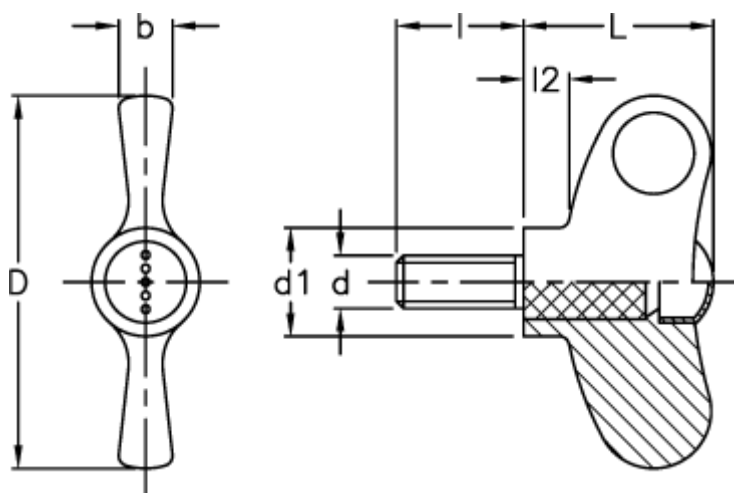

Article number: 23052248562

Description: E+G Wing screw  
EWN.70 SST-p-M10x20-C2, orange cap

## Measures

b	= 10
D	= 70
d1	= 20
d 6g	= M10
l	= 20
L	= 36
l2	= 8.0